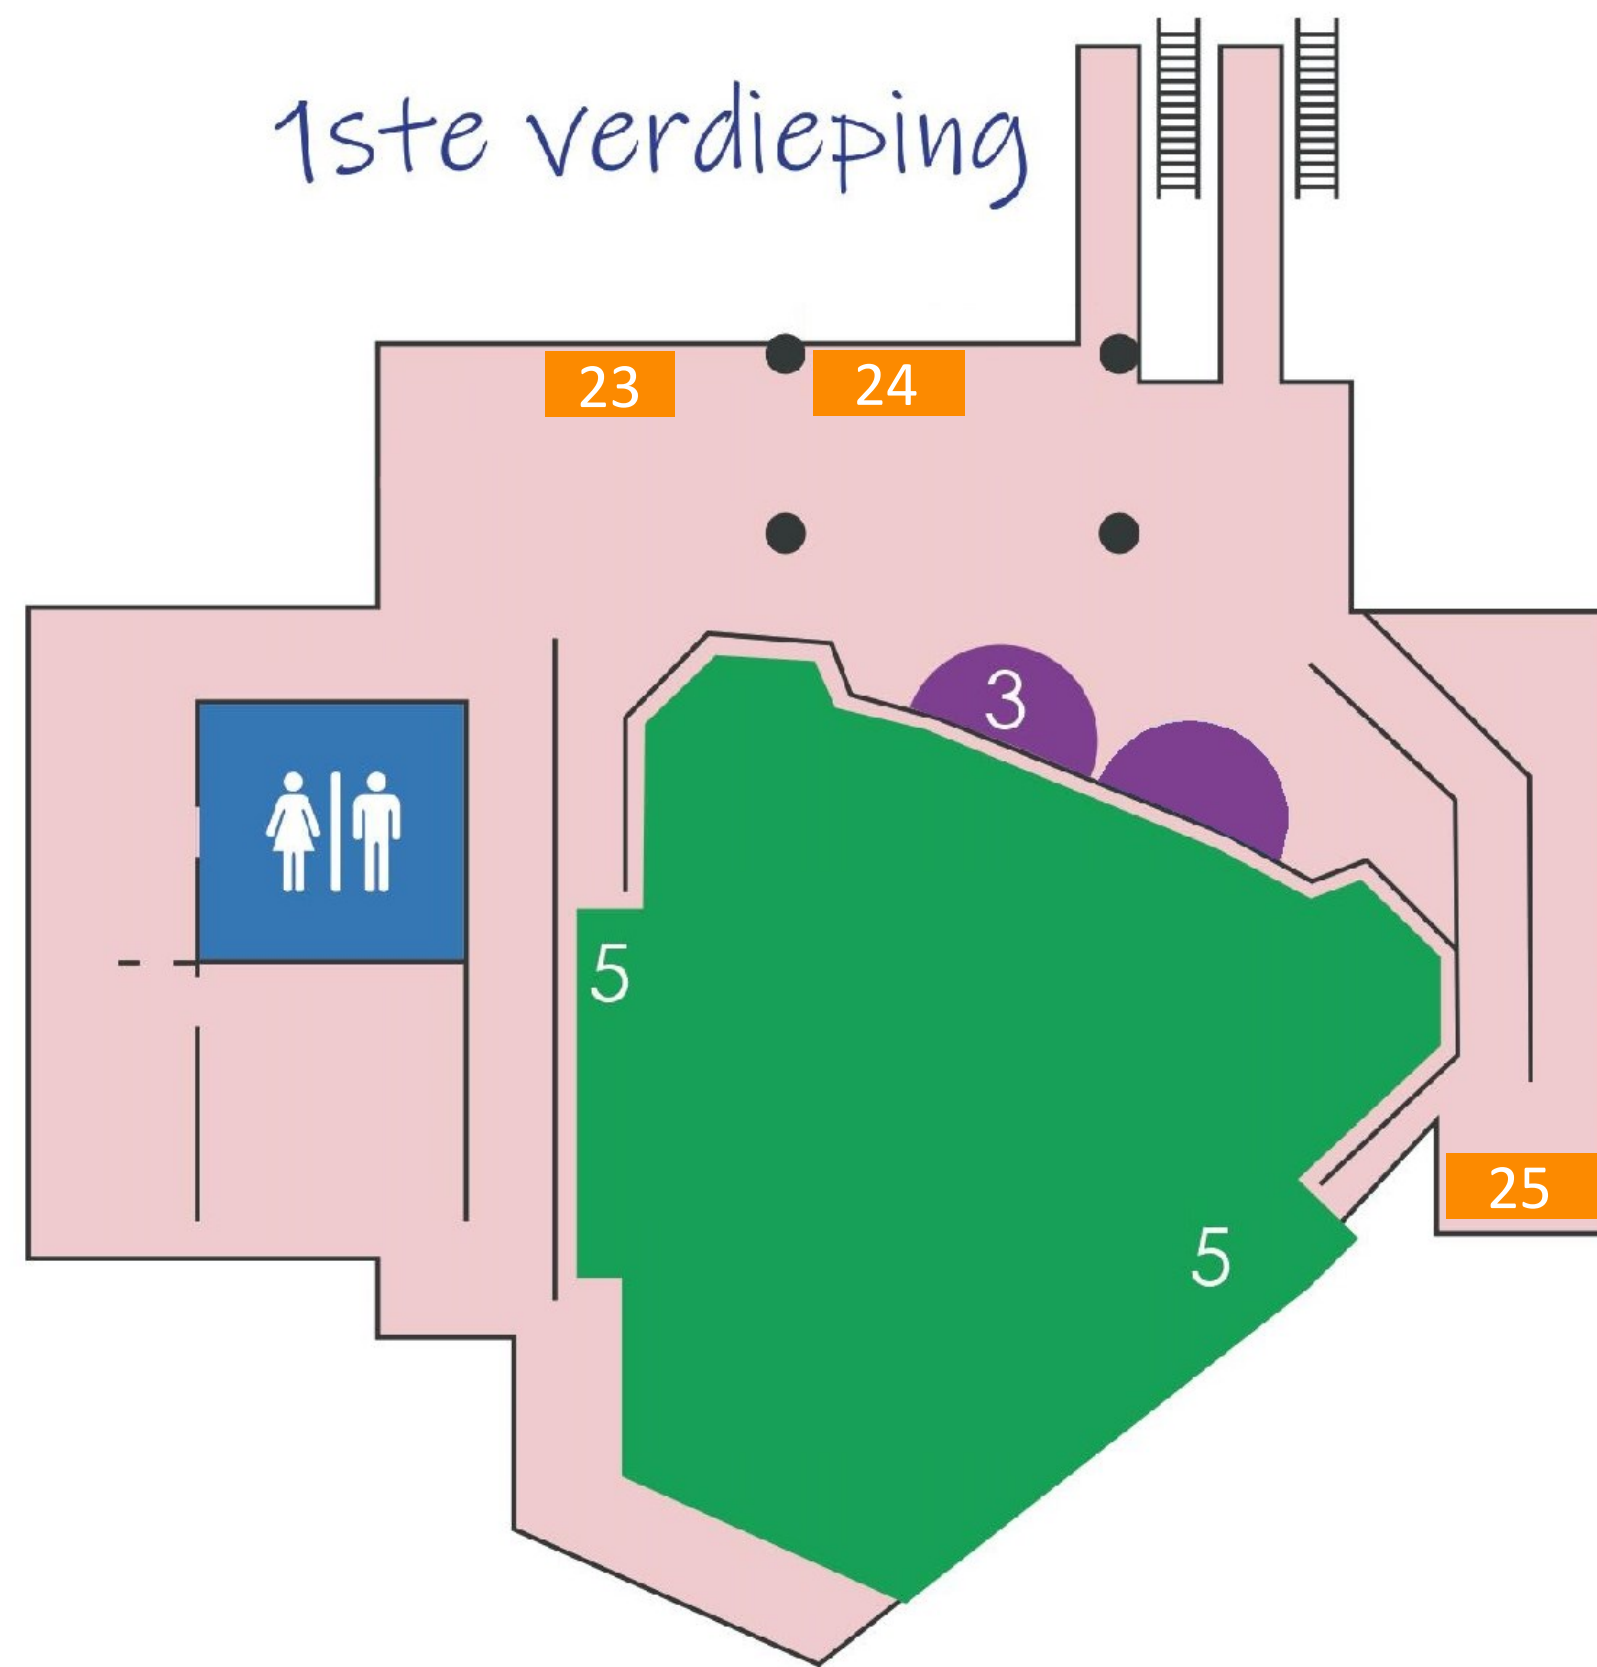

祭天 ATSUSACON

- 1 Kassa
- 2 Vestiaire
- 3 Infopunt

- 13 8tea5
- 14 Amai Café
- 15 Zuru Zuru
- 16 Asida
- 17 Natsumi's snackbar

- 4 Adventurers' Tavern
- 5 Auditorium
- 6 Gameroom
- 7 Baekelandzaal 1
- 8 Baekelandzaal 2
- 9 Baekelandzaal 3
- 10 K-pop Room
- 11 DDR Room
- 12 Karaoke Room

- 18 Retrovolt
- 19 Mataki Bring & Buy
- 20 CosplayCloud
- 21 Stichting Abunai!
- 22 Potion making / Tanabata
- 23 BeCosplay
- 24 Fotowand
- 25 Manga corner
- 26 Ball-Jointed Dolls
- 27 Arts & Crafts
- 28 AnimeToPlay / D&D
- 29 Go
- 30 Shogi
- 31 Mahjong