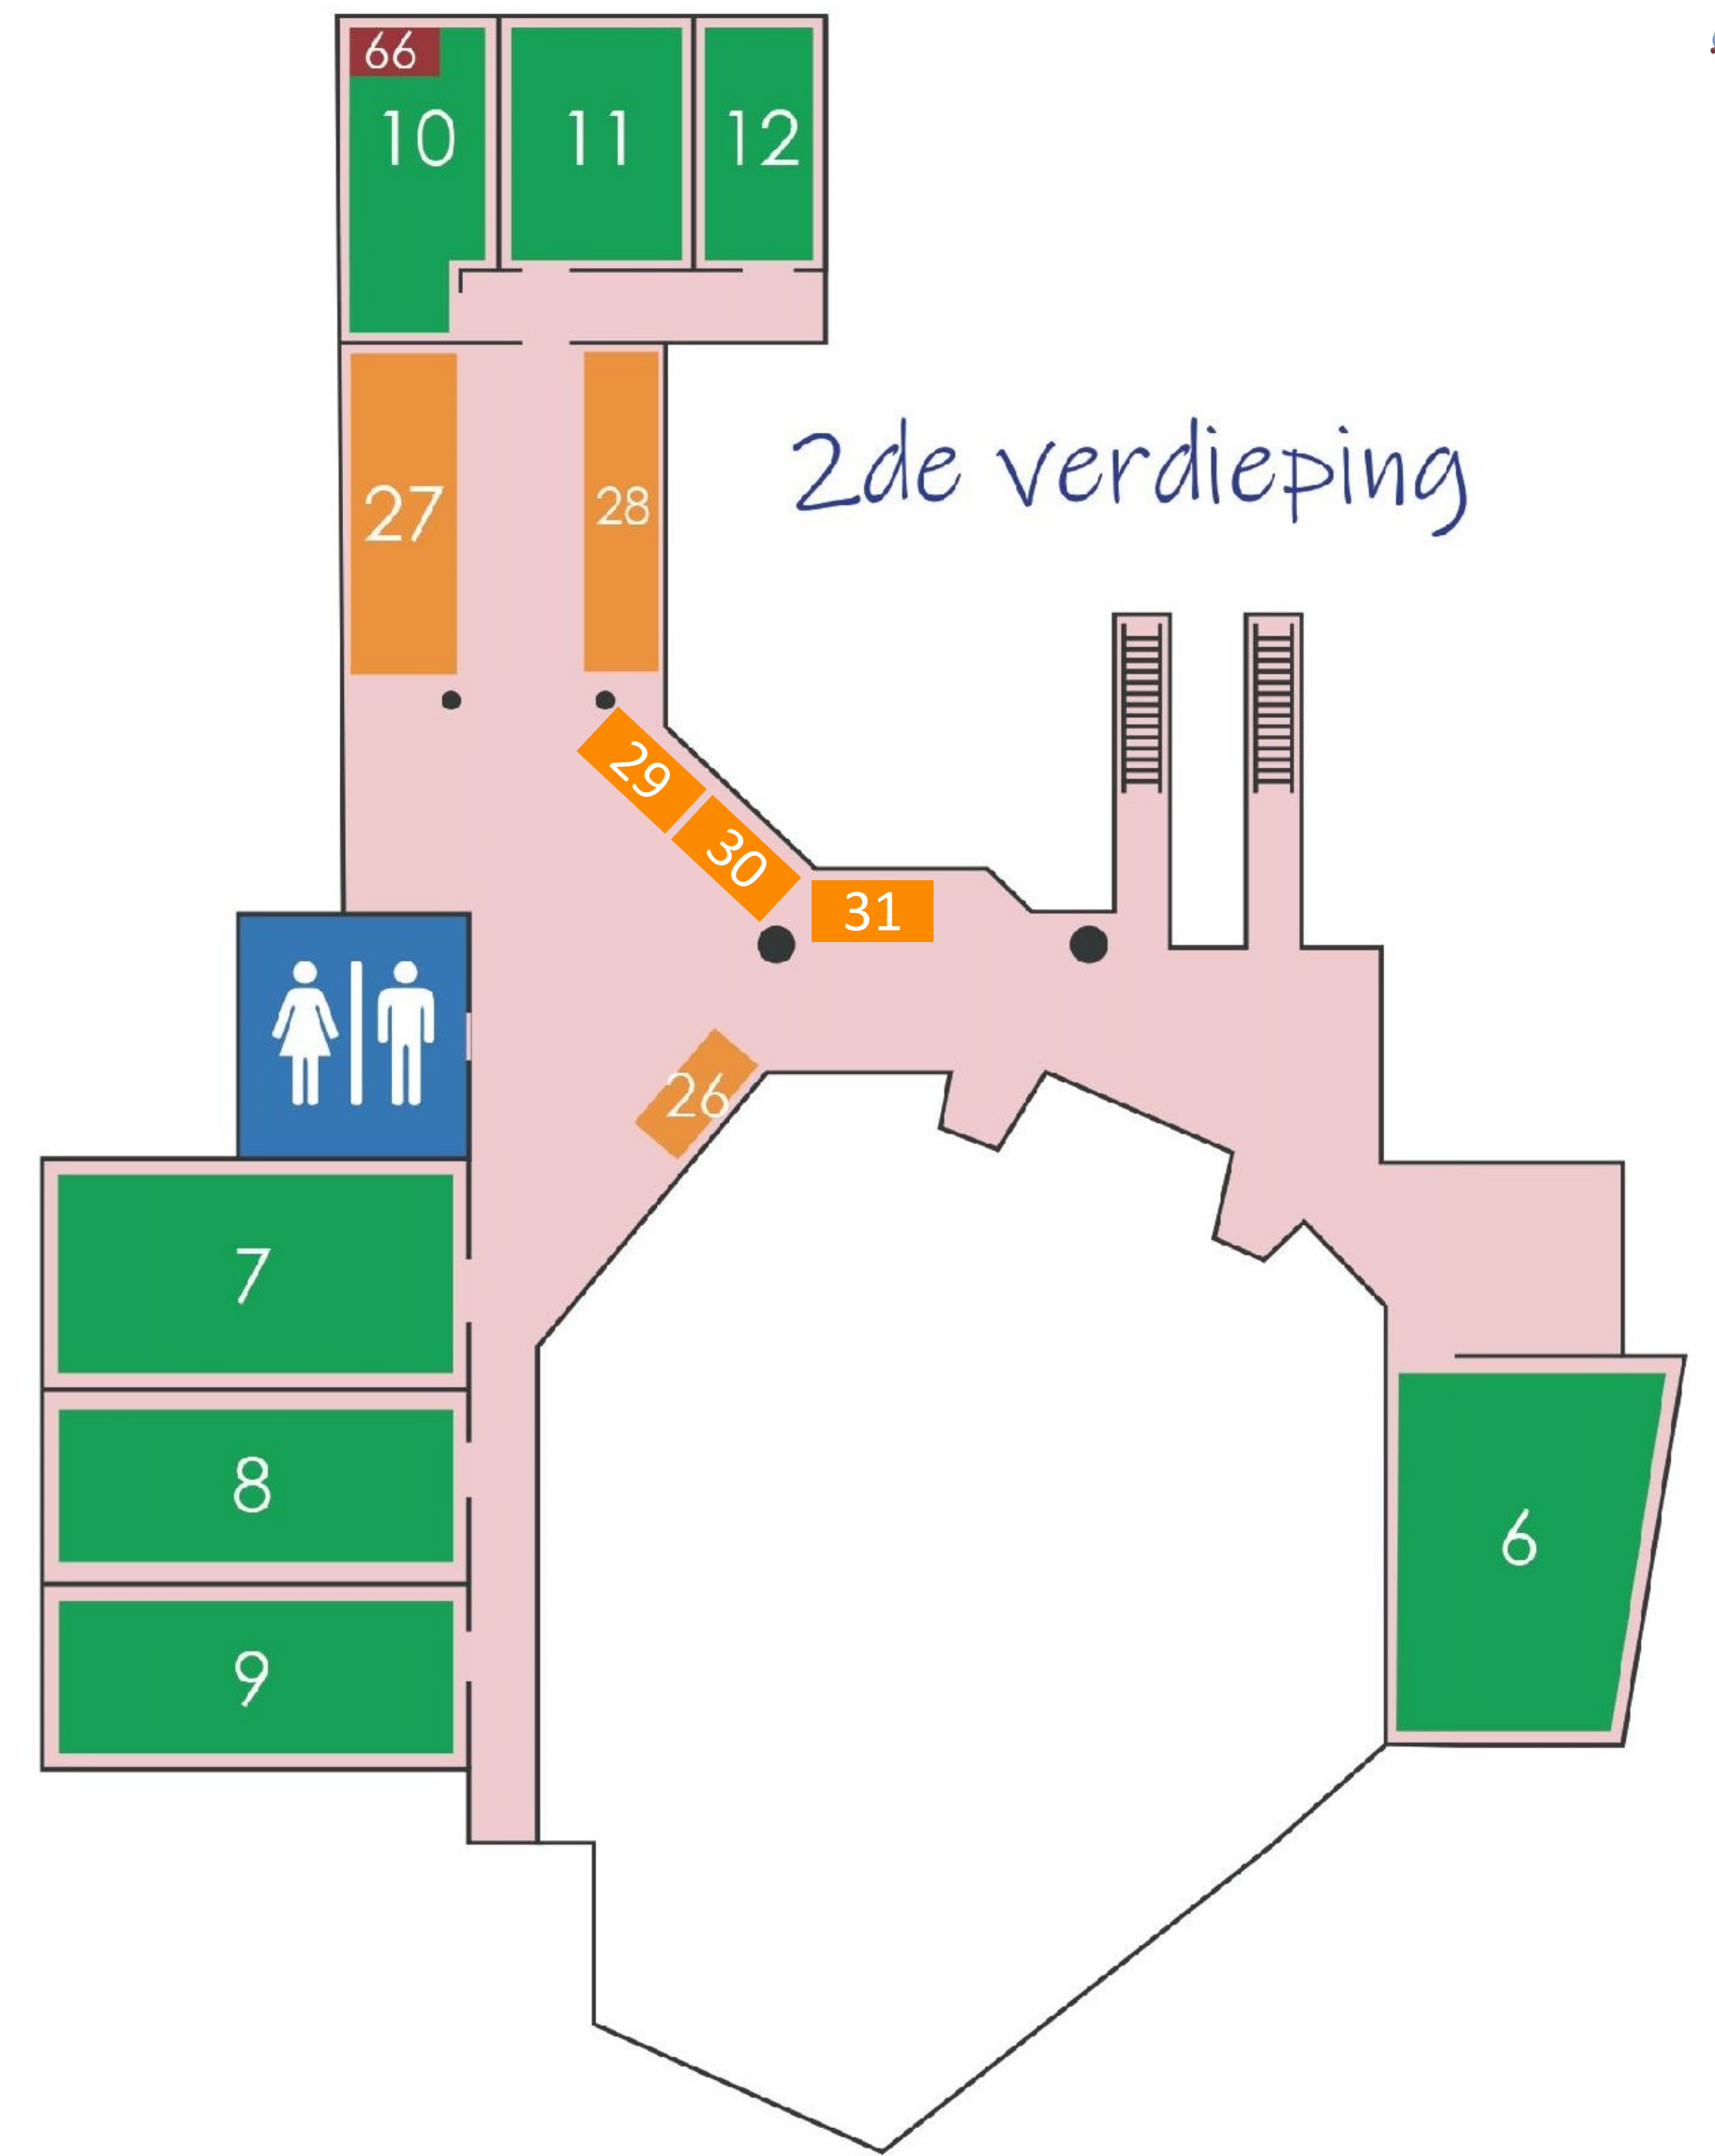

祭天 ATSUSACON

- 1 Kassa
- 2 Vestiaire
- 3 Infopunt

- 13 8tea5
- 14 Amai Café
- 15 Zuru Zuru
- 16 Asida
- 17 Natsumi's snackbar

- 4 Adventurers' Tavern
- 5 Auditorium
- 6 Gameroom
- 7 Baekelandzaal 1
- 8 Baekelandzaal 2
- 9 Baekelandzaal 3
- 10 K-pop Room
- 11 DDR Room
- 12 Karaoke Room

- 18 Retrovolt
- 19 Mataki Bring & Buy
- 20 CosplayCloud
- 21 Stichting Abunai!
- 22 Potion making / Tanabata
- 23 BeCosplay
- 24 Fotowand
- 25 Manga corner
- 26 Ball-Jointed Dolls
- 27 Arts & Crafts
- 28 AnimeToPlay / D&D
- 29 Go
- 30 Shogi
- 31 Mahjong